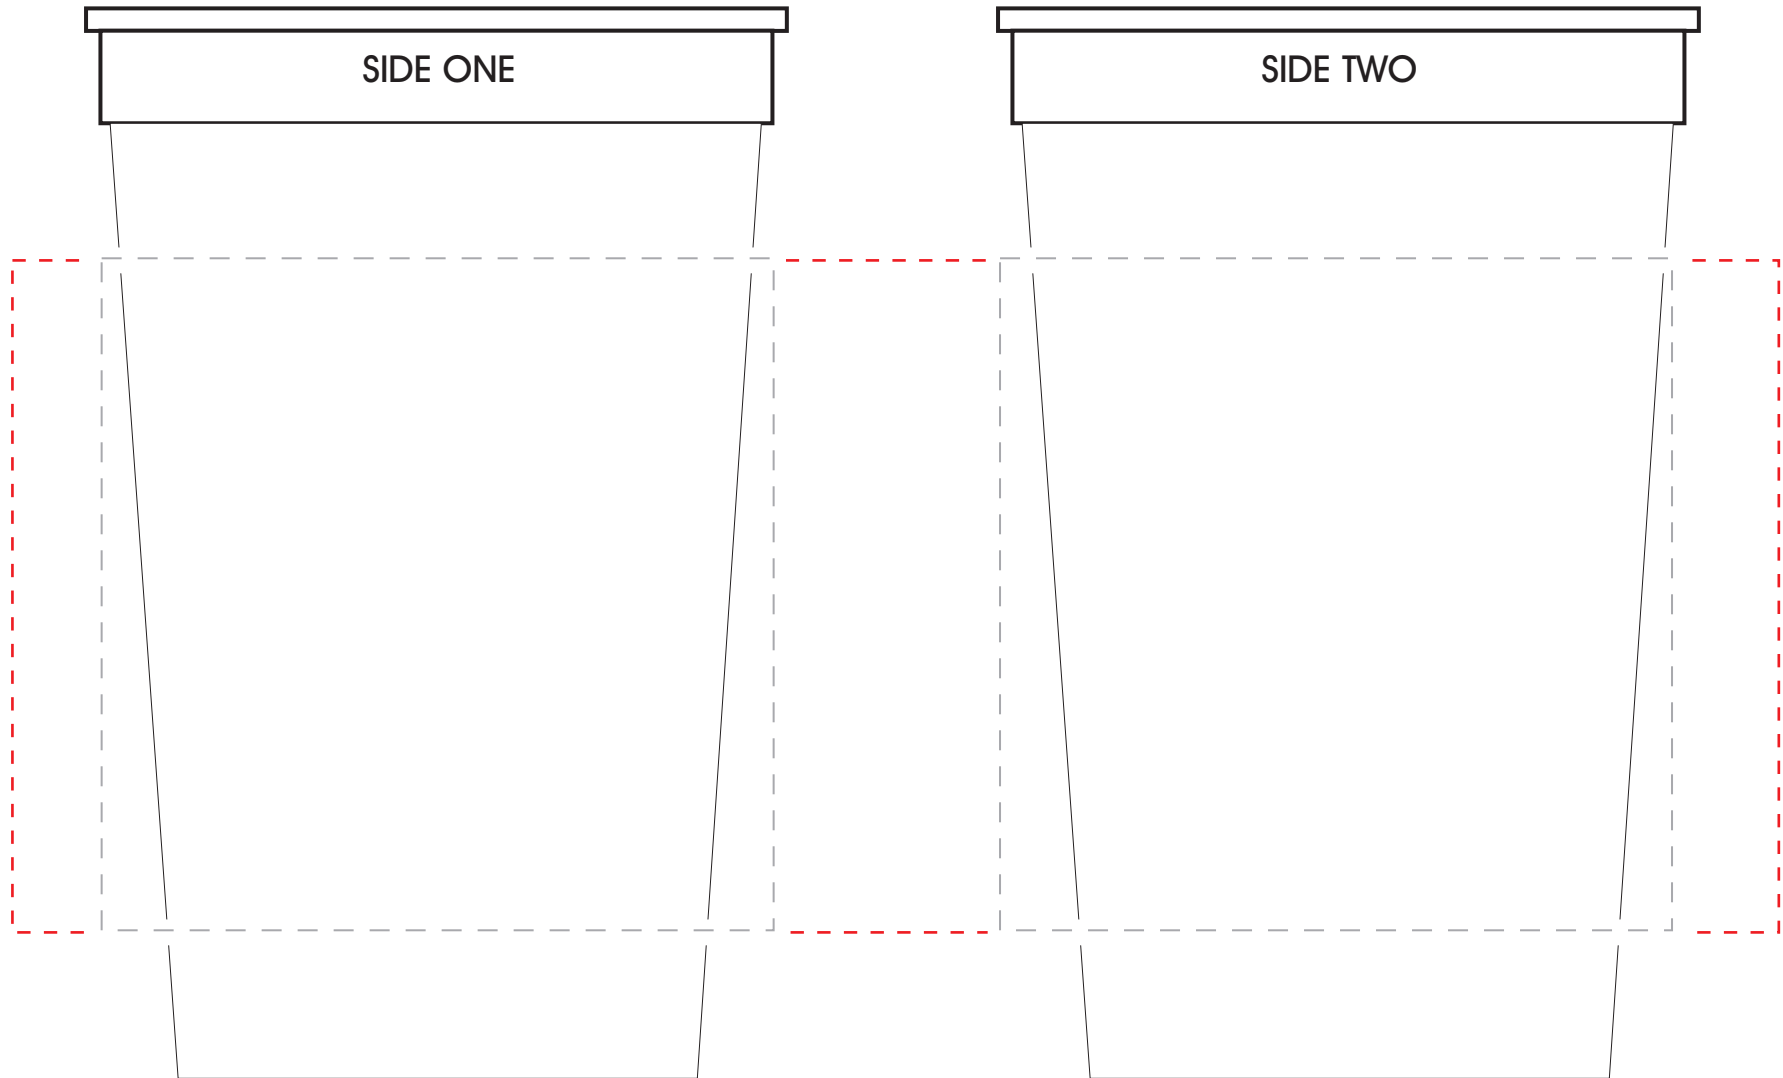

TIF, PNG, EPS, PDF, AI, PS. Text smaller than 7 point may fill and be illegible. Dotted line indicates max imprint area.

We recommend staying 20% under this area when maximizing width and height. Dotted line is for guidance only, and will not print.

**PRODUCT
INFORMATION**

Product Name: 16oz Stadium Cups - Colors

SPC# YGCCY-VKSBX

Product Color:

Imprint Type: Spot Color Screenprint

Imprint Color(s):

IMAGE ABOVE IS ACTUAL SIZE

We strongly encourage vector artwork or high resolution images with a minimum of 300dpi/150lpi in the following formats: TIF, PNG, EPS, PDF, AI, PS. Text smaller than 7 point may fill and be illegible. Dotted line indicates max imprint area.

Product Color:

Imprint Type: Spot Color Screenprint

Imprint Color(s):

IMAGE ABOVE IS ACTUAL SIZE

We strongly encourage vector artwork or high resolution images with a minimum of 300dpi/150lpi in the following formats: TIF, PNG, EPS, PDF, AI, PS. Text smaller than 7 point may fill and be illegible. Dotted line indicates max imprint area.

We recommend staying 20% under this area when maximizing width and height. Dotted line is for guidance only, and will not print.