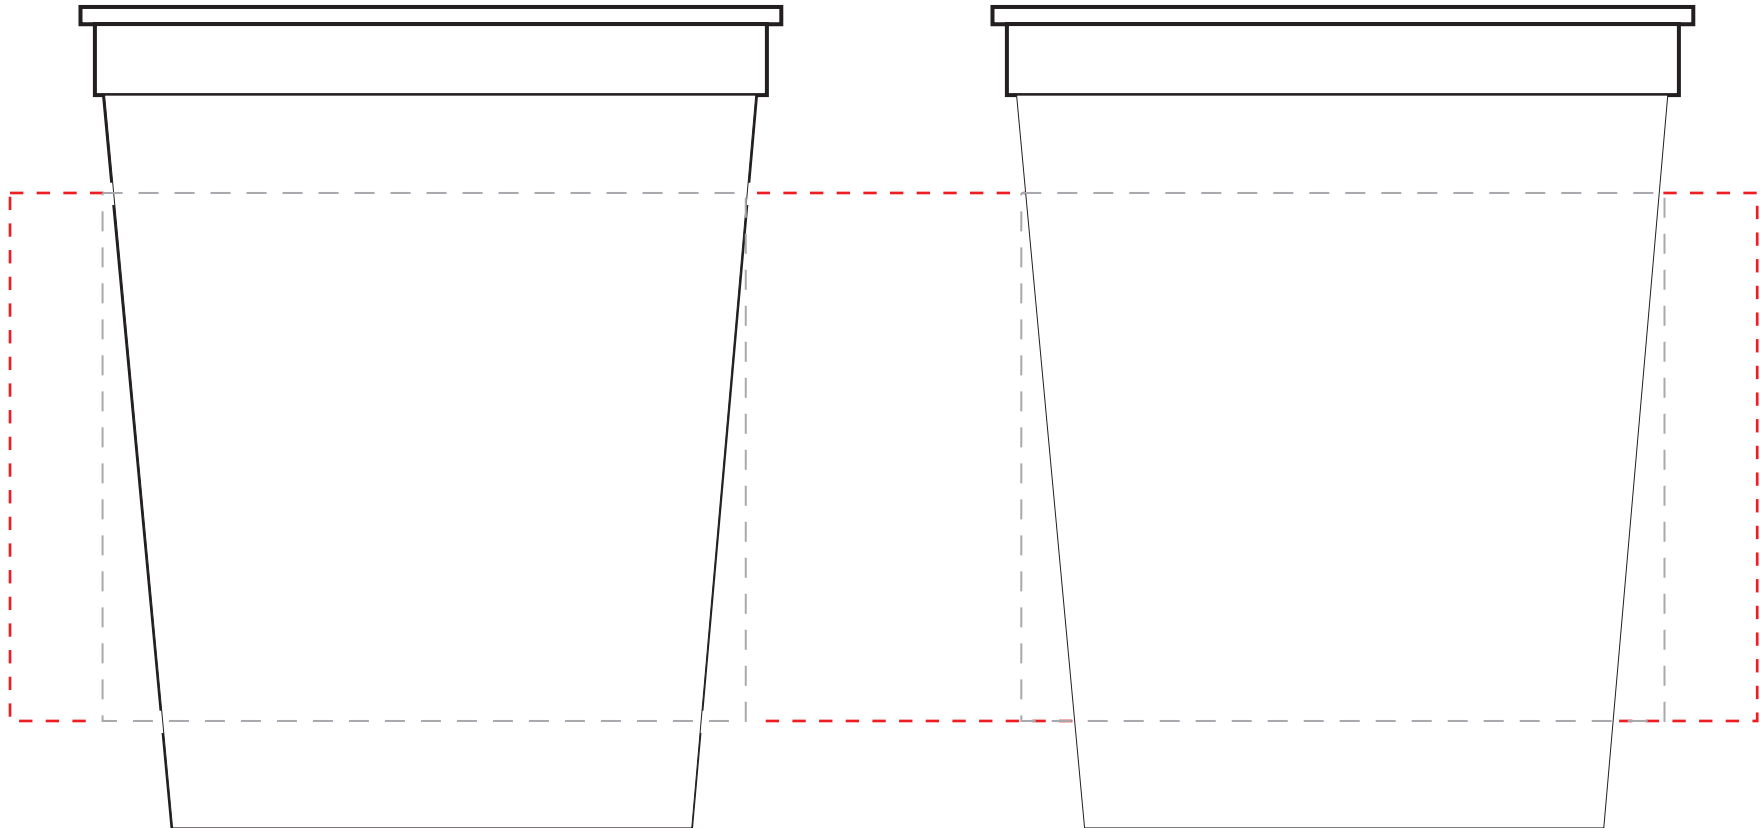

TIF, PNG, EPS, PDF, AI, PS. Text smaller than 7 point may fill and be illegible. Dotted line indicates max imprint area.

We recommend staying 20% under this area when maximizing width and height. Dotted line is for guidance only, and will not print.

**PRODUCT
INFORMATION**

Product Name: 16oz Stadium Cups - Colors

SPC# YGCCY-VKSBX

Product Color:

Imprint Type: Spot Color Screenprint

Imprint Color(s):

IMAGE ABOVE IS ACTUAL SIZE

We strongly encourage vector artwork or high resolution images with a minimum of 300dpi/150lpi in the following formats: TIF, PNG, EPS, PDF, AI, PS. Text smaller than 7 point may fill and be illegible. Dotted line indicates max imprint area.

We recommend staying 20% under this area when maximizing width and height. Dotted line is for guidance only, and will not print.

**PRODUCT
INFORMATION**

Product Name: 22oz Stadium Cups - Colors

SPC# YSHWY-UKLPT

Product Color:

Imprint Type: Spot Color Screenprint

Imprint Color(s):

IMAGE ABOVE IS ACTUAL SIZE

We strongly encourage vector artwork or high resolution images with a minimum of 300dpi/150lpi in the following formats: TIF, PNG, EPS, PDF, AI, PS. Text smaller than 7 point may fill and be illegible. Dotted line indicates max imprint area.